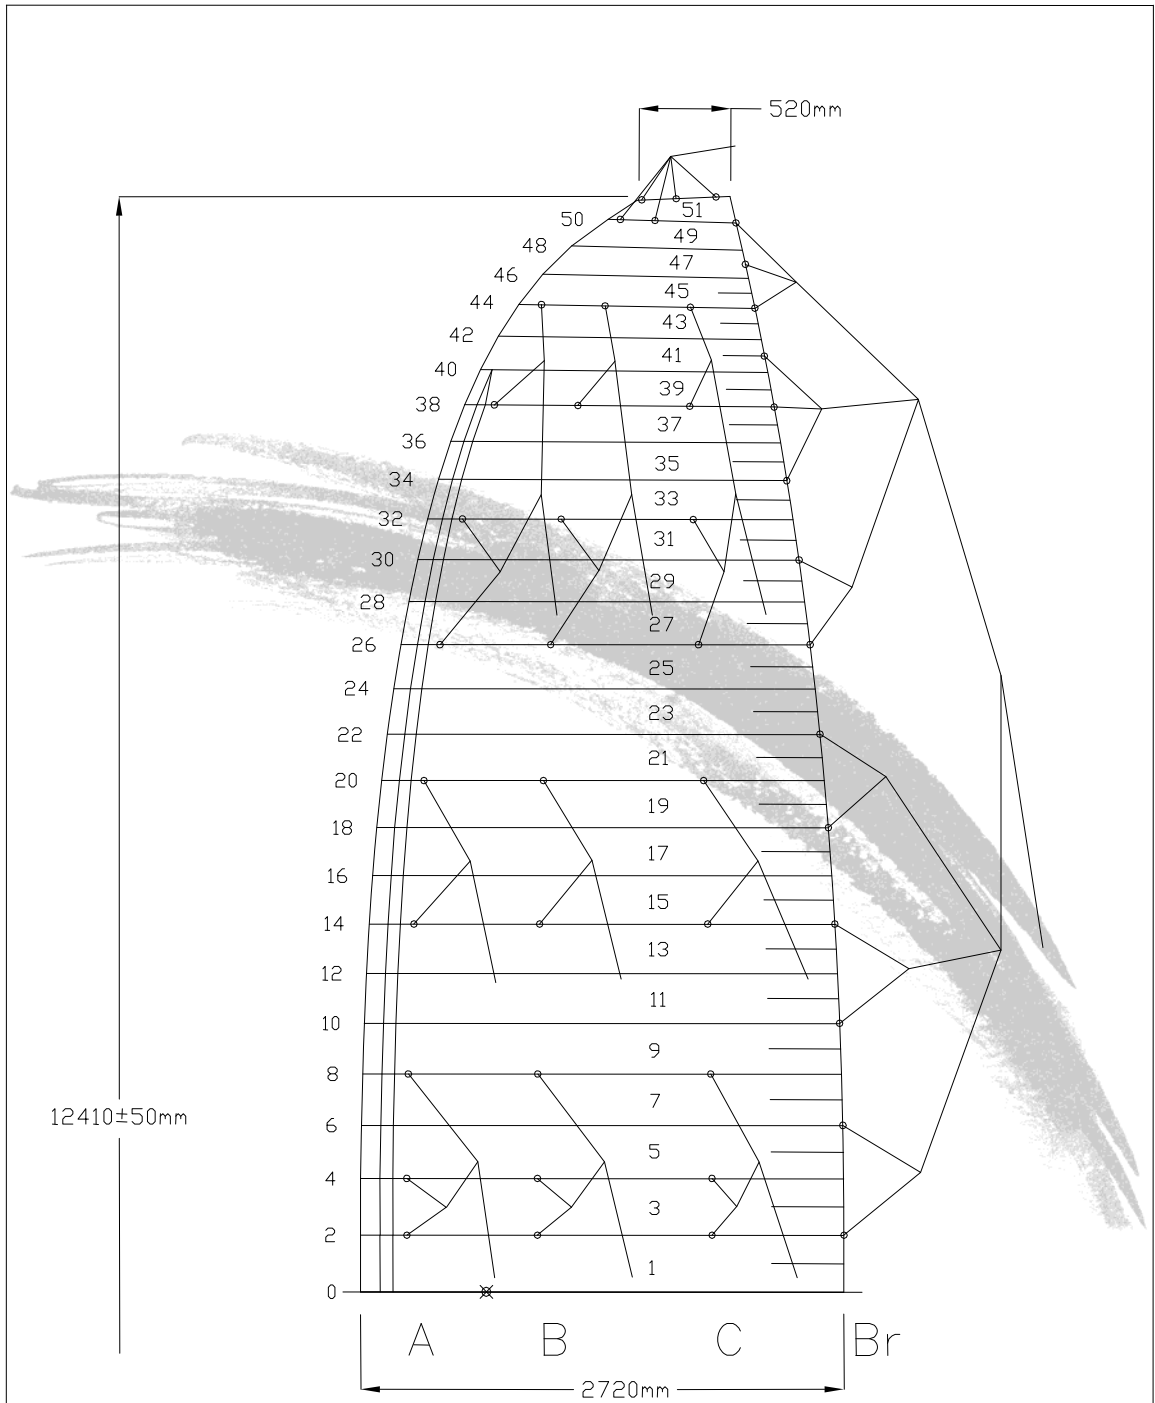

25 VISTA III MEDIUM SKETCHES

* All measurements are in mm

Drawn by Adam Wechsler	Part N	Toll ±10	
Date 10.02.14	Name	Drawing N	
Scale	Lines sketch		VIII.15.10.38
Approved Anatoly Cohn	Product		Revision
APCO Aviation LTD. 	Vista III <M>		0